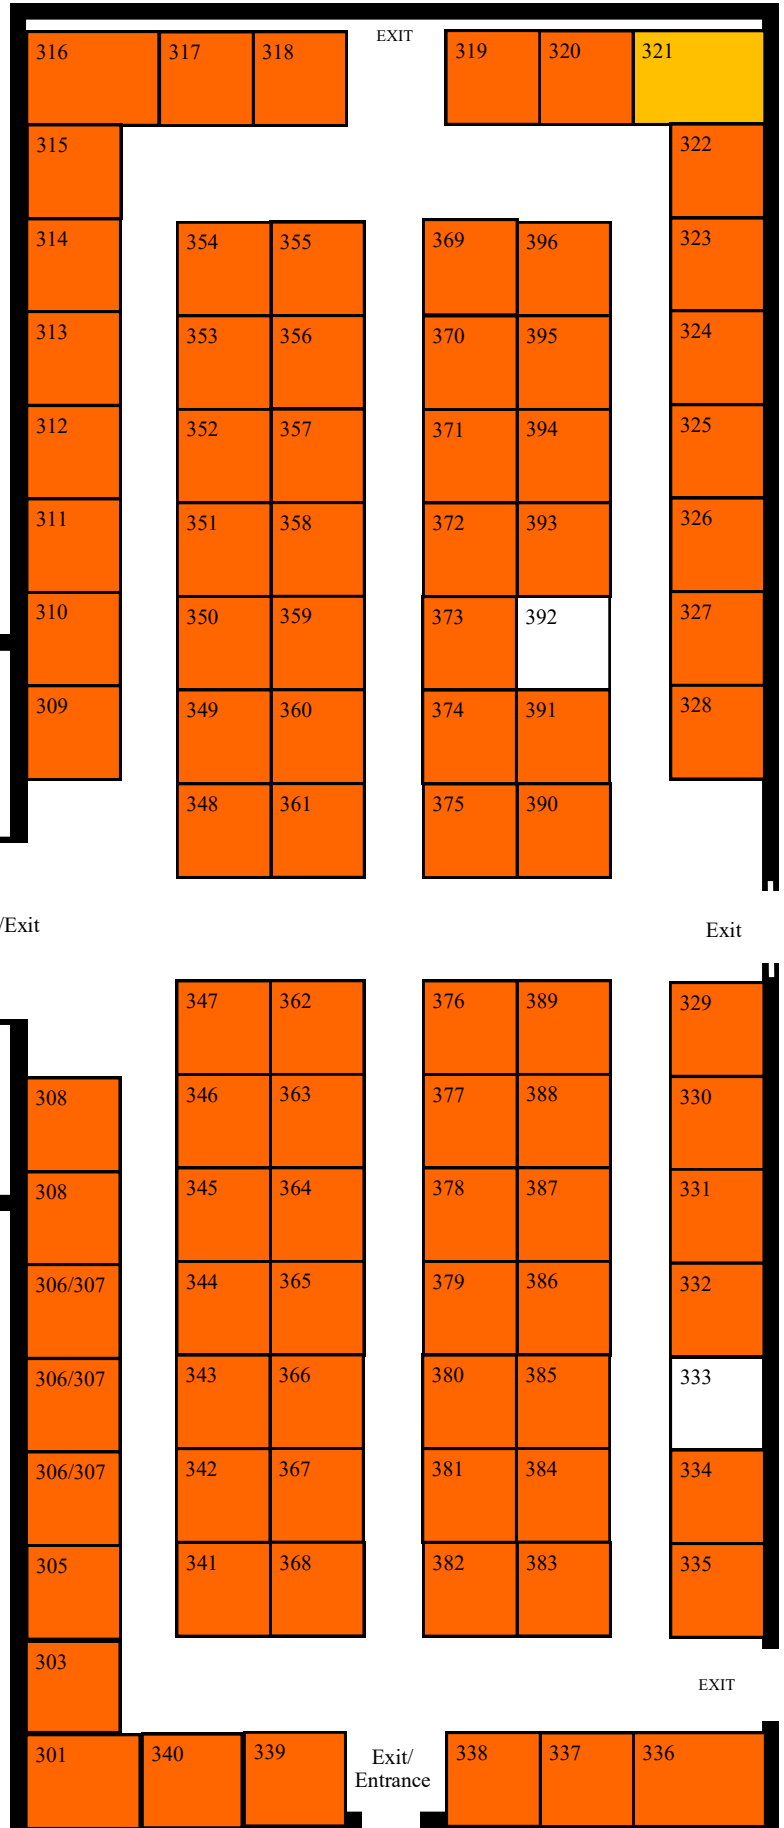

- 384 Titanium Exclusive Cookware
- 385 Amazing Grace Mission
- 386 Amazing Grace Mission
- 387 Superior Sleep
- 388 Superior Sleep
- 389 Superior Sleep
- 390 doTerra
- 391 doTerra
- 392
- 393 Sundance Jewelry
- 394 Sundance Jewelry
- 395 Sundance Jewelry
- 396 Sundance Jewelry

Main Entrance/Exit

Exit

Exit/  
Entrance